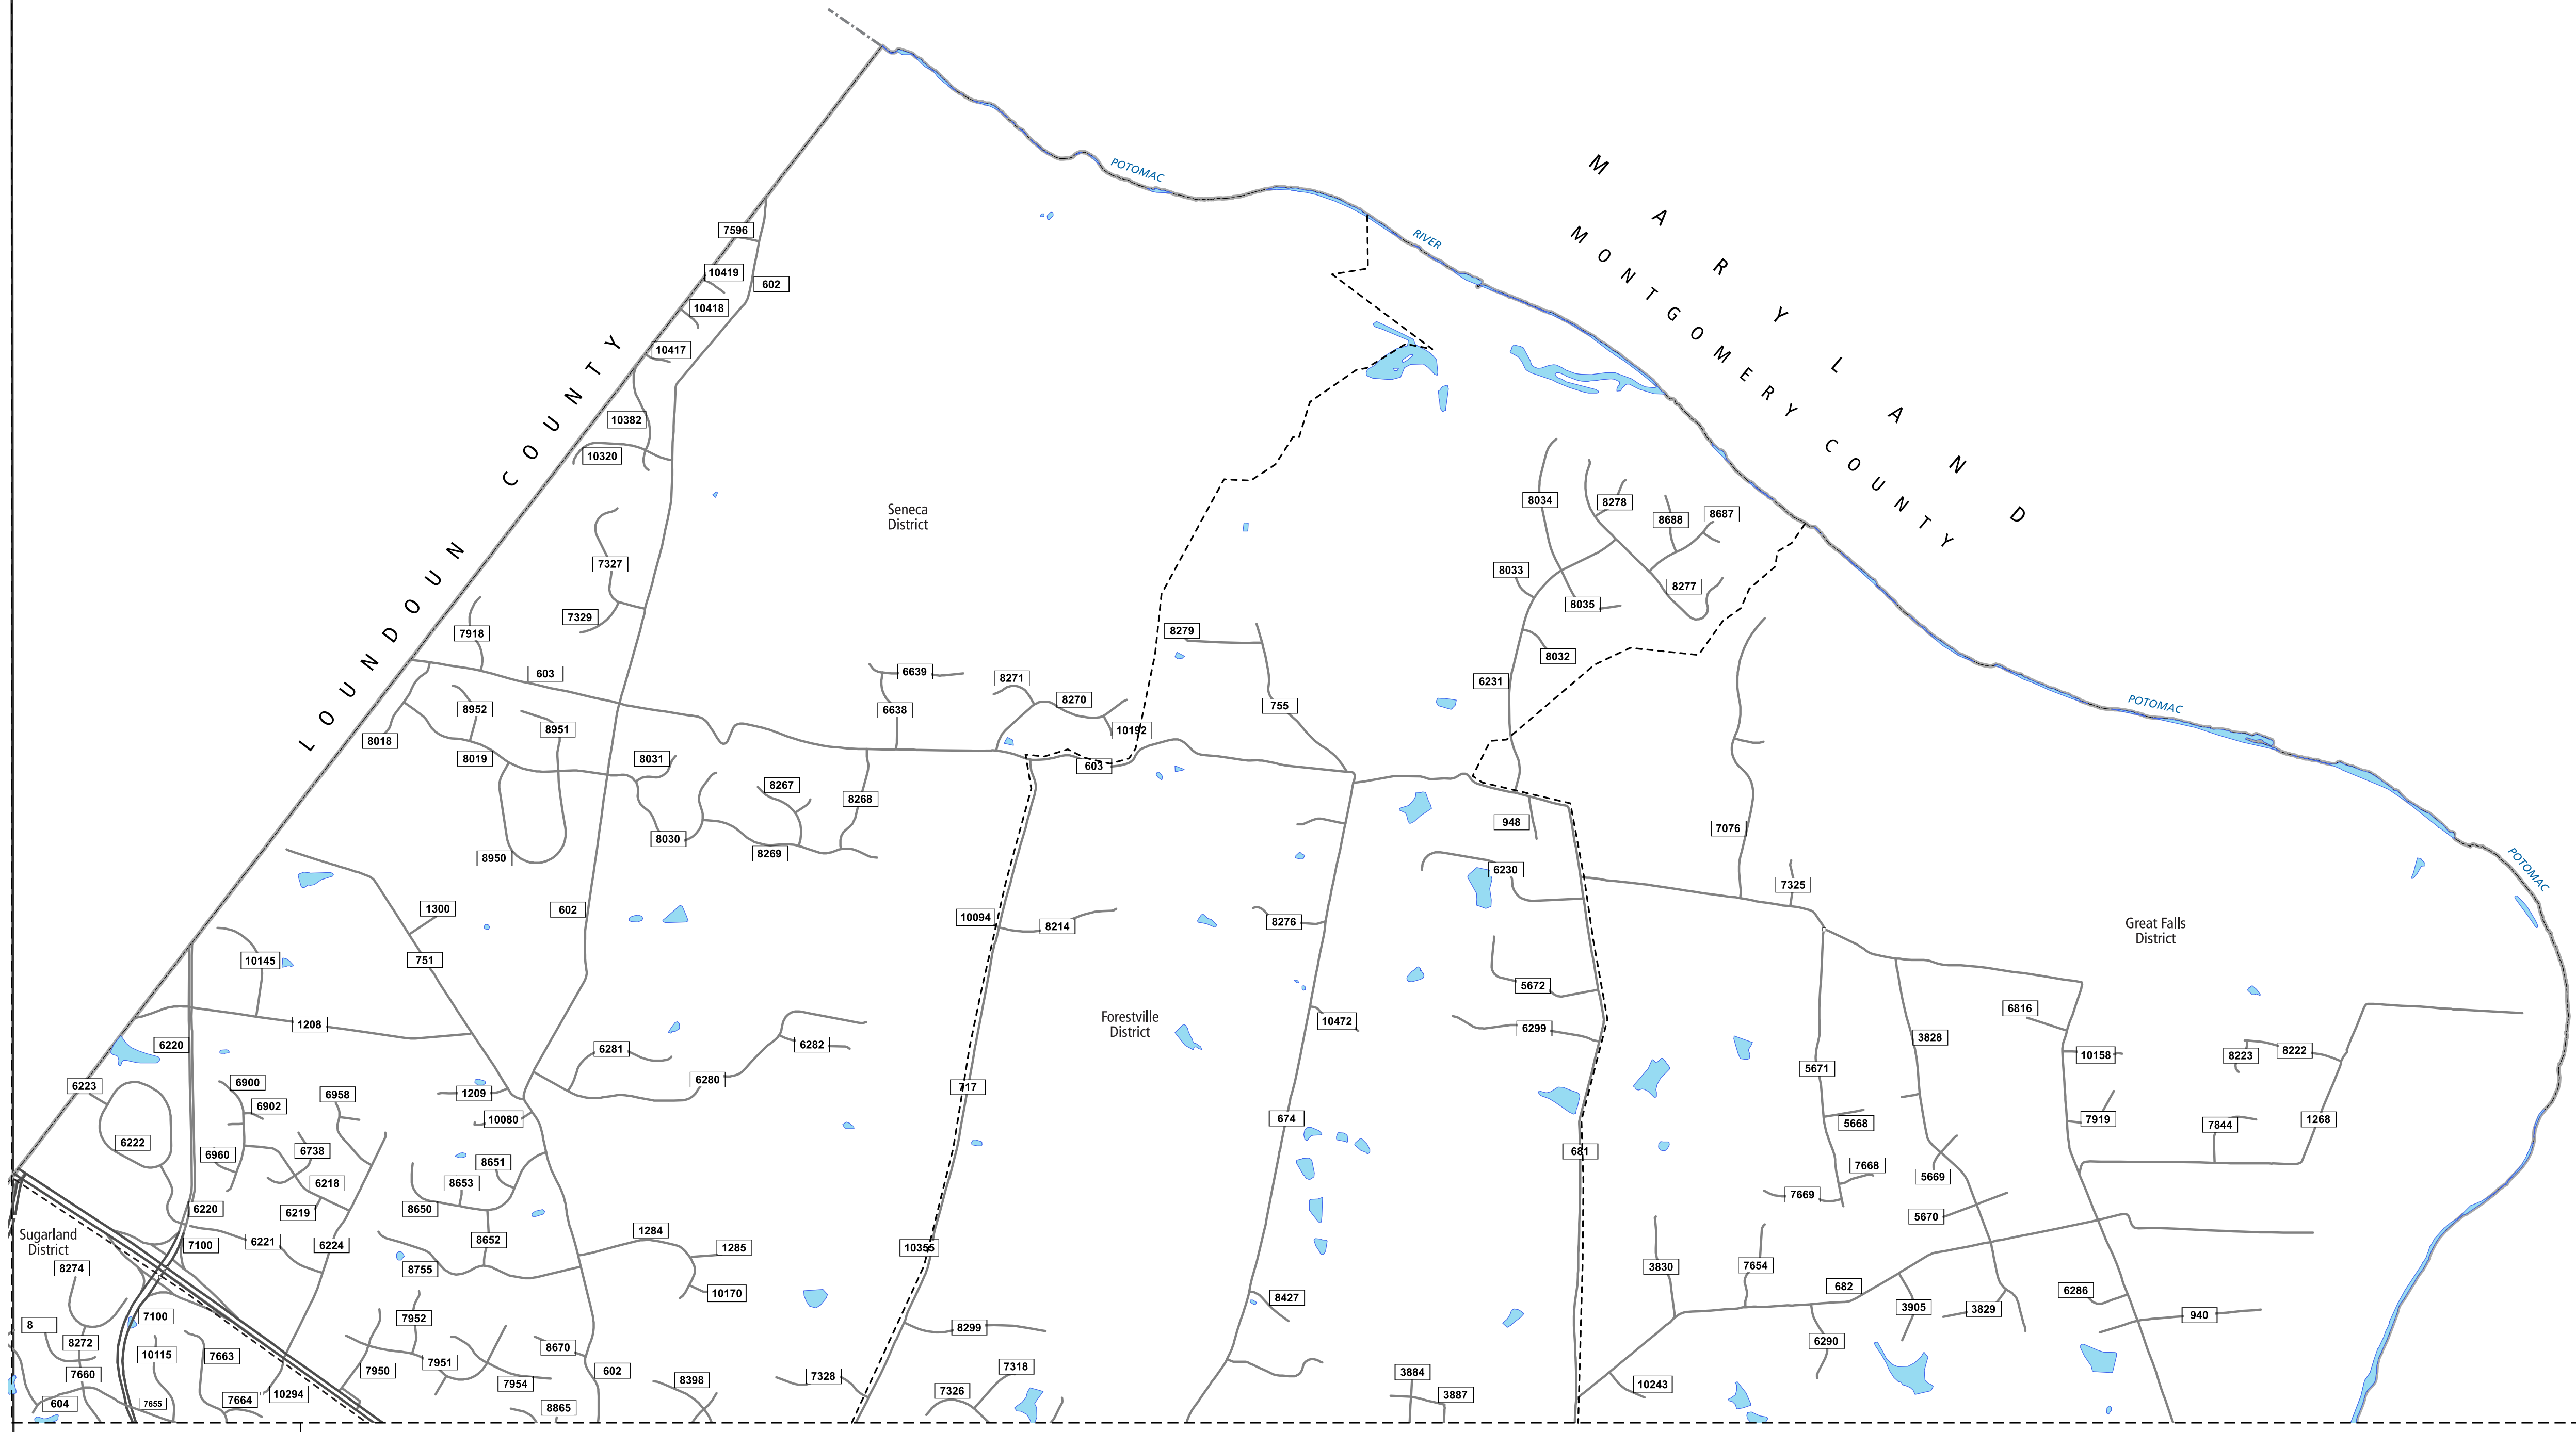

FAIRFAX COUNTY, VA

COUNTY ROAD MAP

FAIRFAX COUNTY

ROAD CLASSIFICATIONS

- Frontage Road
- Secondary Route
- State Route
- U.S. Route
- Urban Road
- LightSurface
- DividedHwyInterstate
- AllWeatherSurface
- Unsurfaced
- otherSurface
- BikeRoutes
- AppalachianTrail
- Scenic Roads

MISCELLANEOUS

- Schools
- Seaports
- Park_RideLots

AIRPORTS

- Commercial
- General
- Military

RAILROADS

- Metro
- VARailroads
- Park_N_Ride

BOUNDARIES

- MilitaryAreas
- MagisterialDistricts
- Incorp_Areas
- Natural_LandCover