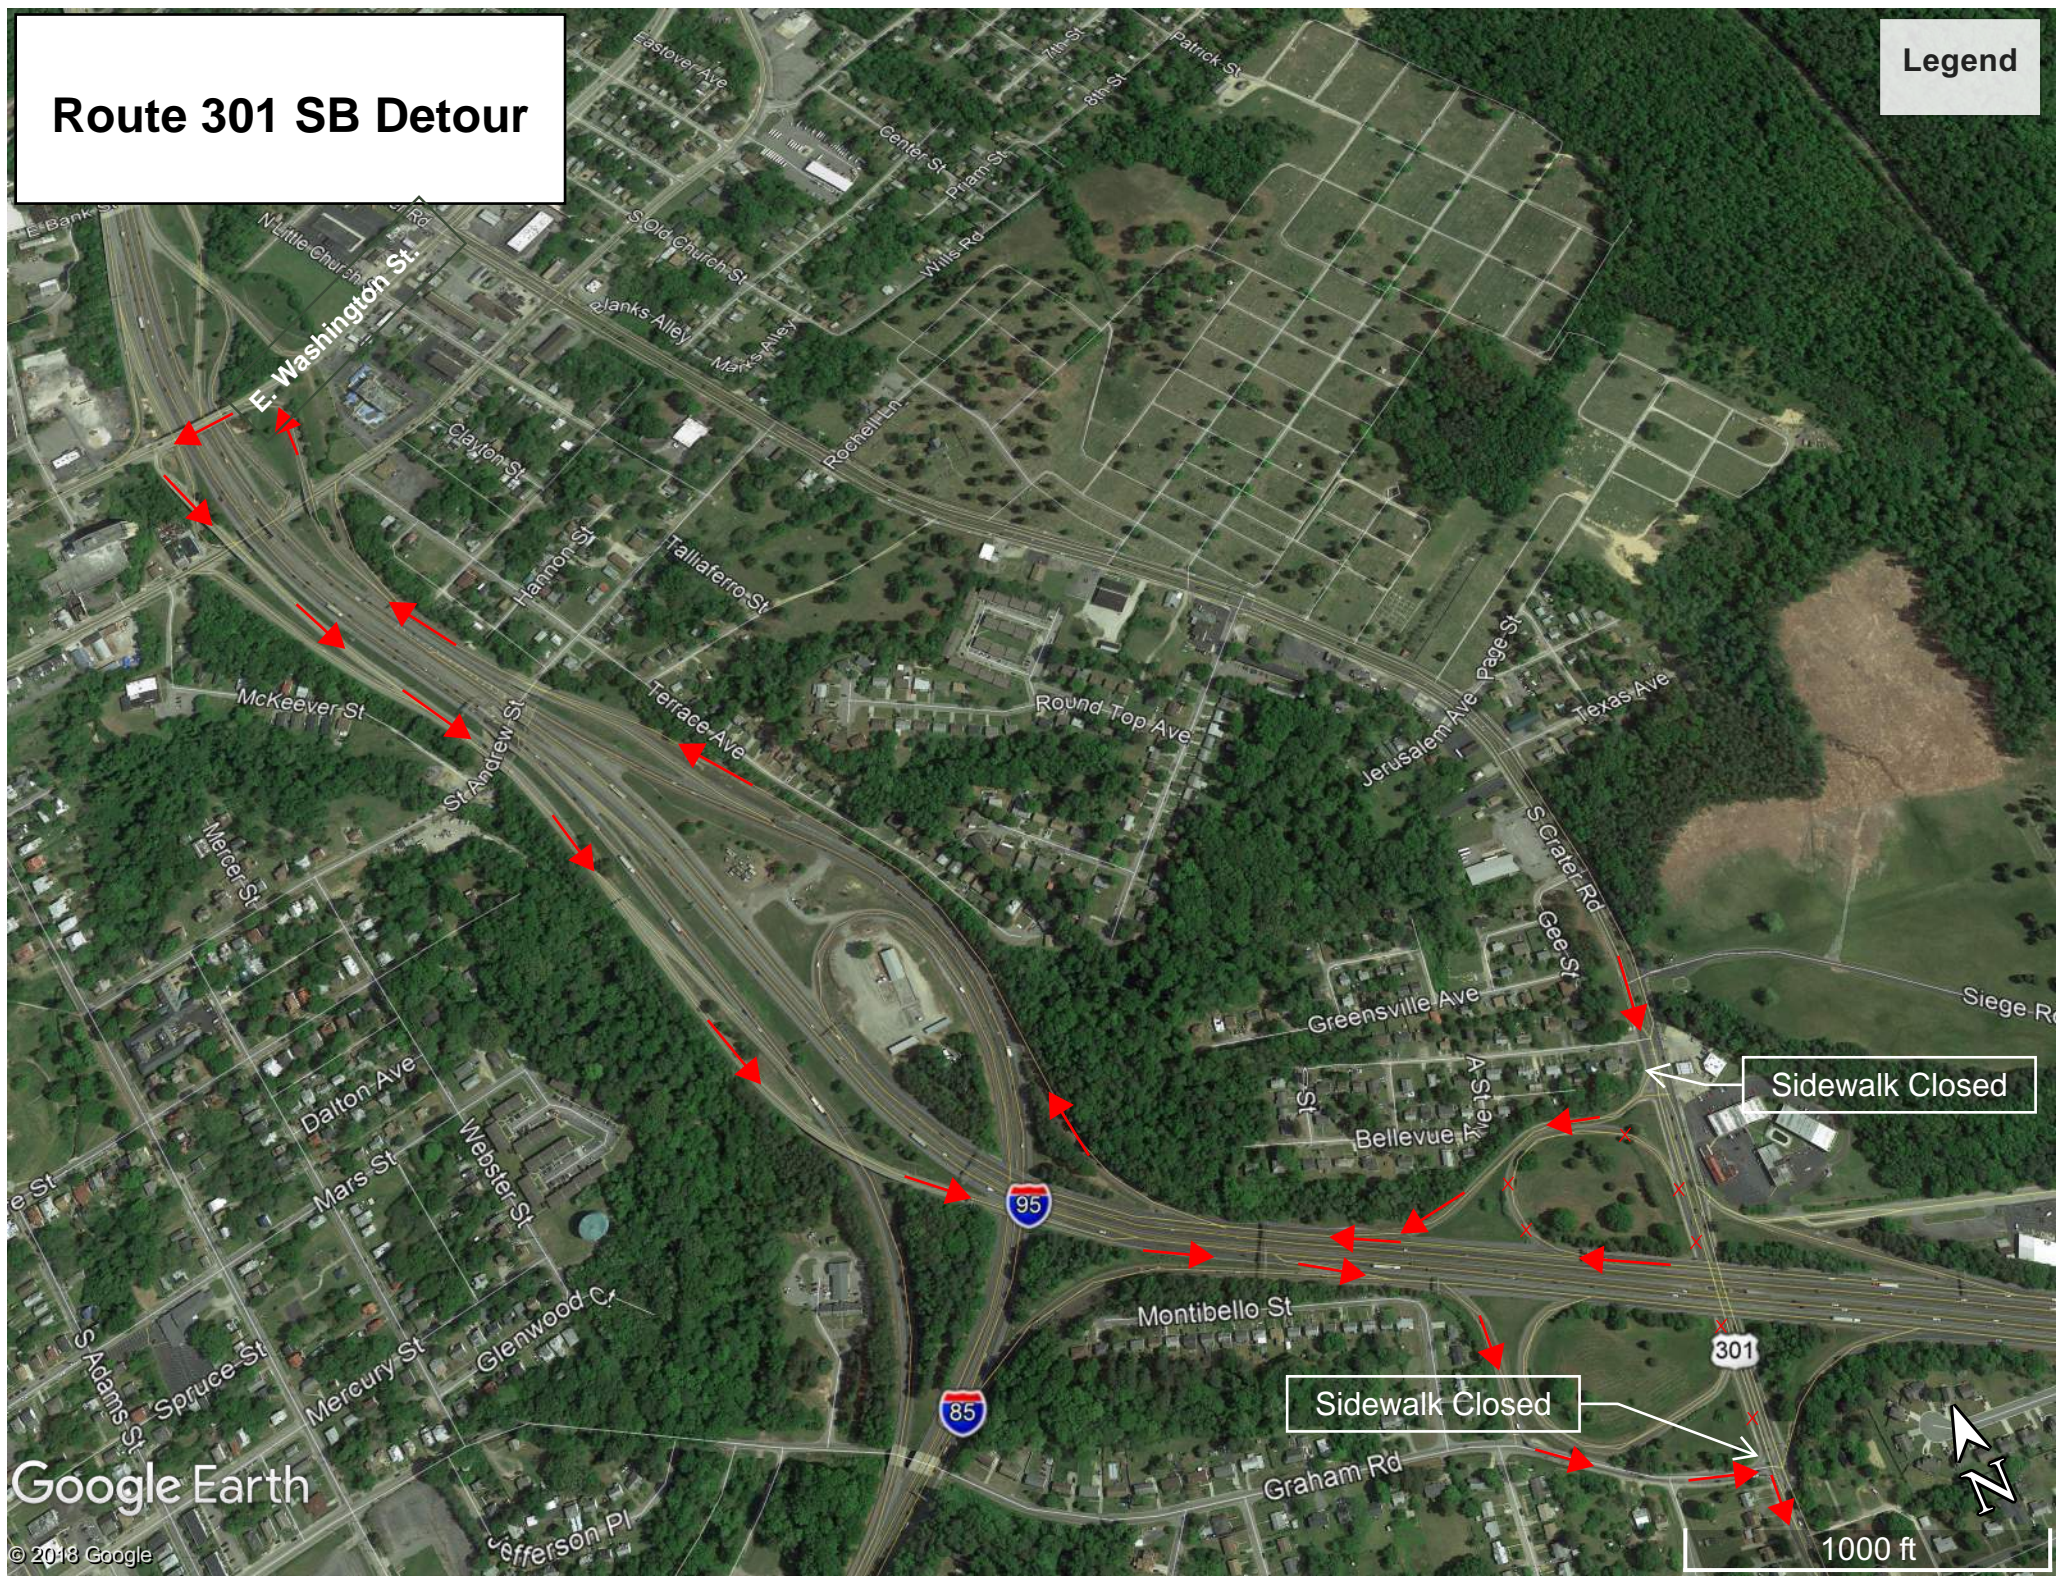

# Route 301 SB Detour

Legend

Google Earth

© 2018 Google

1000 ft